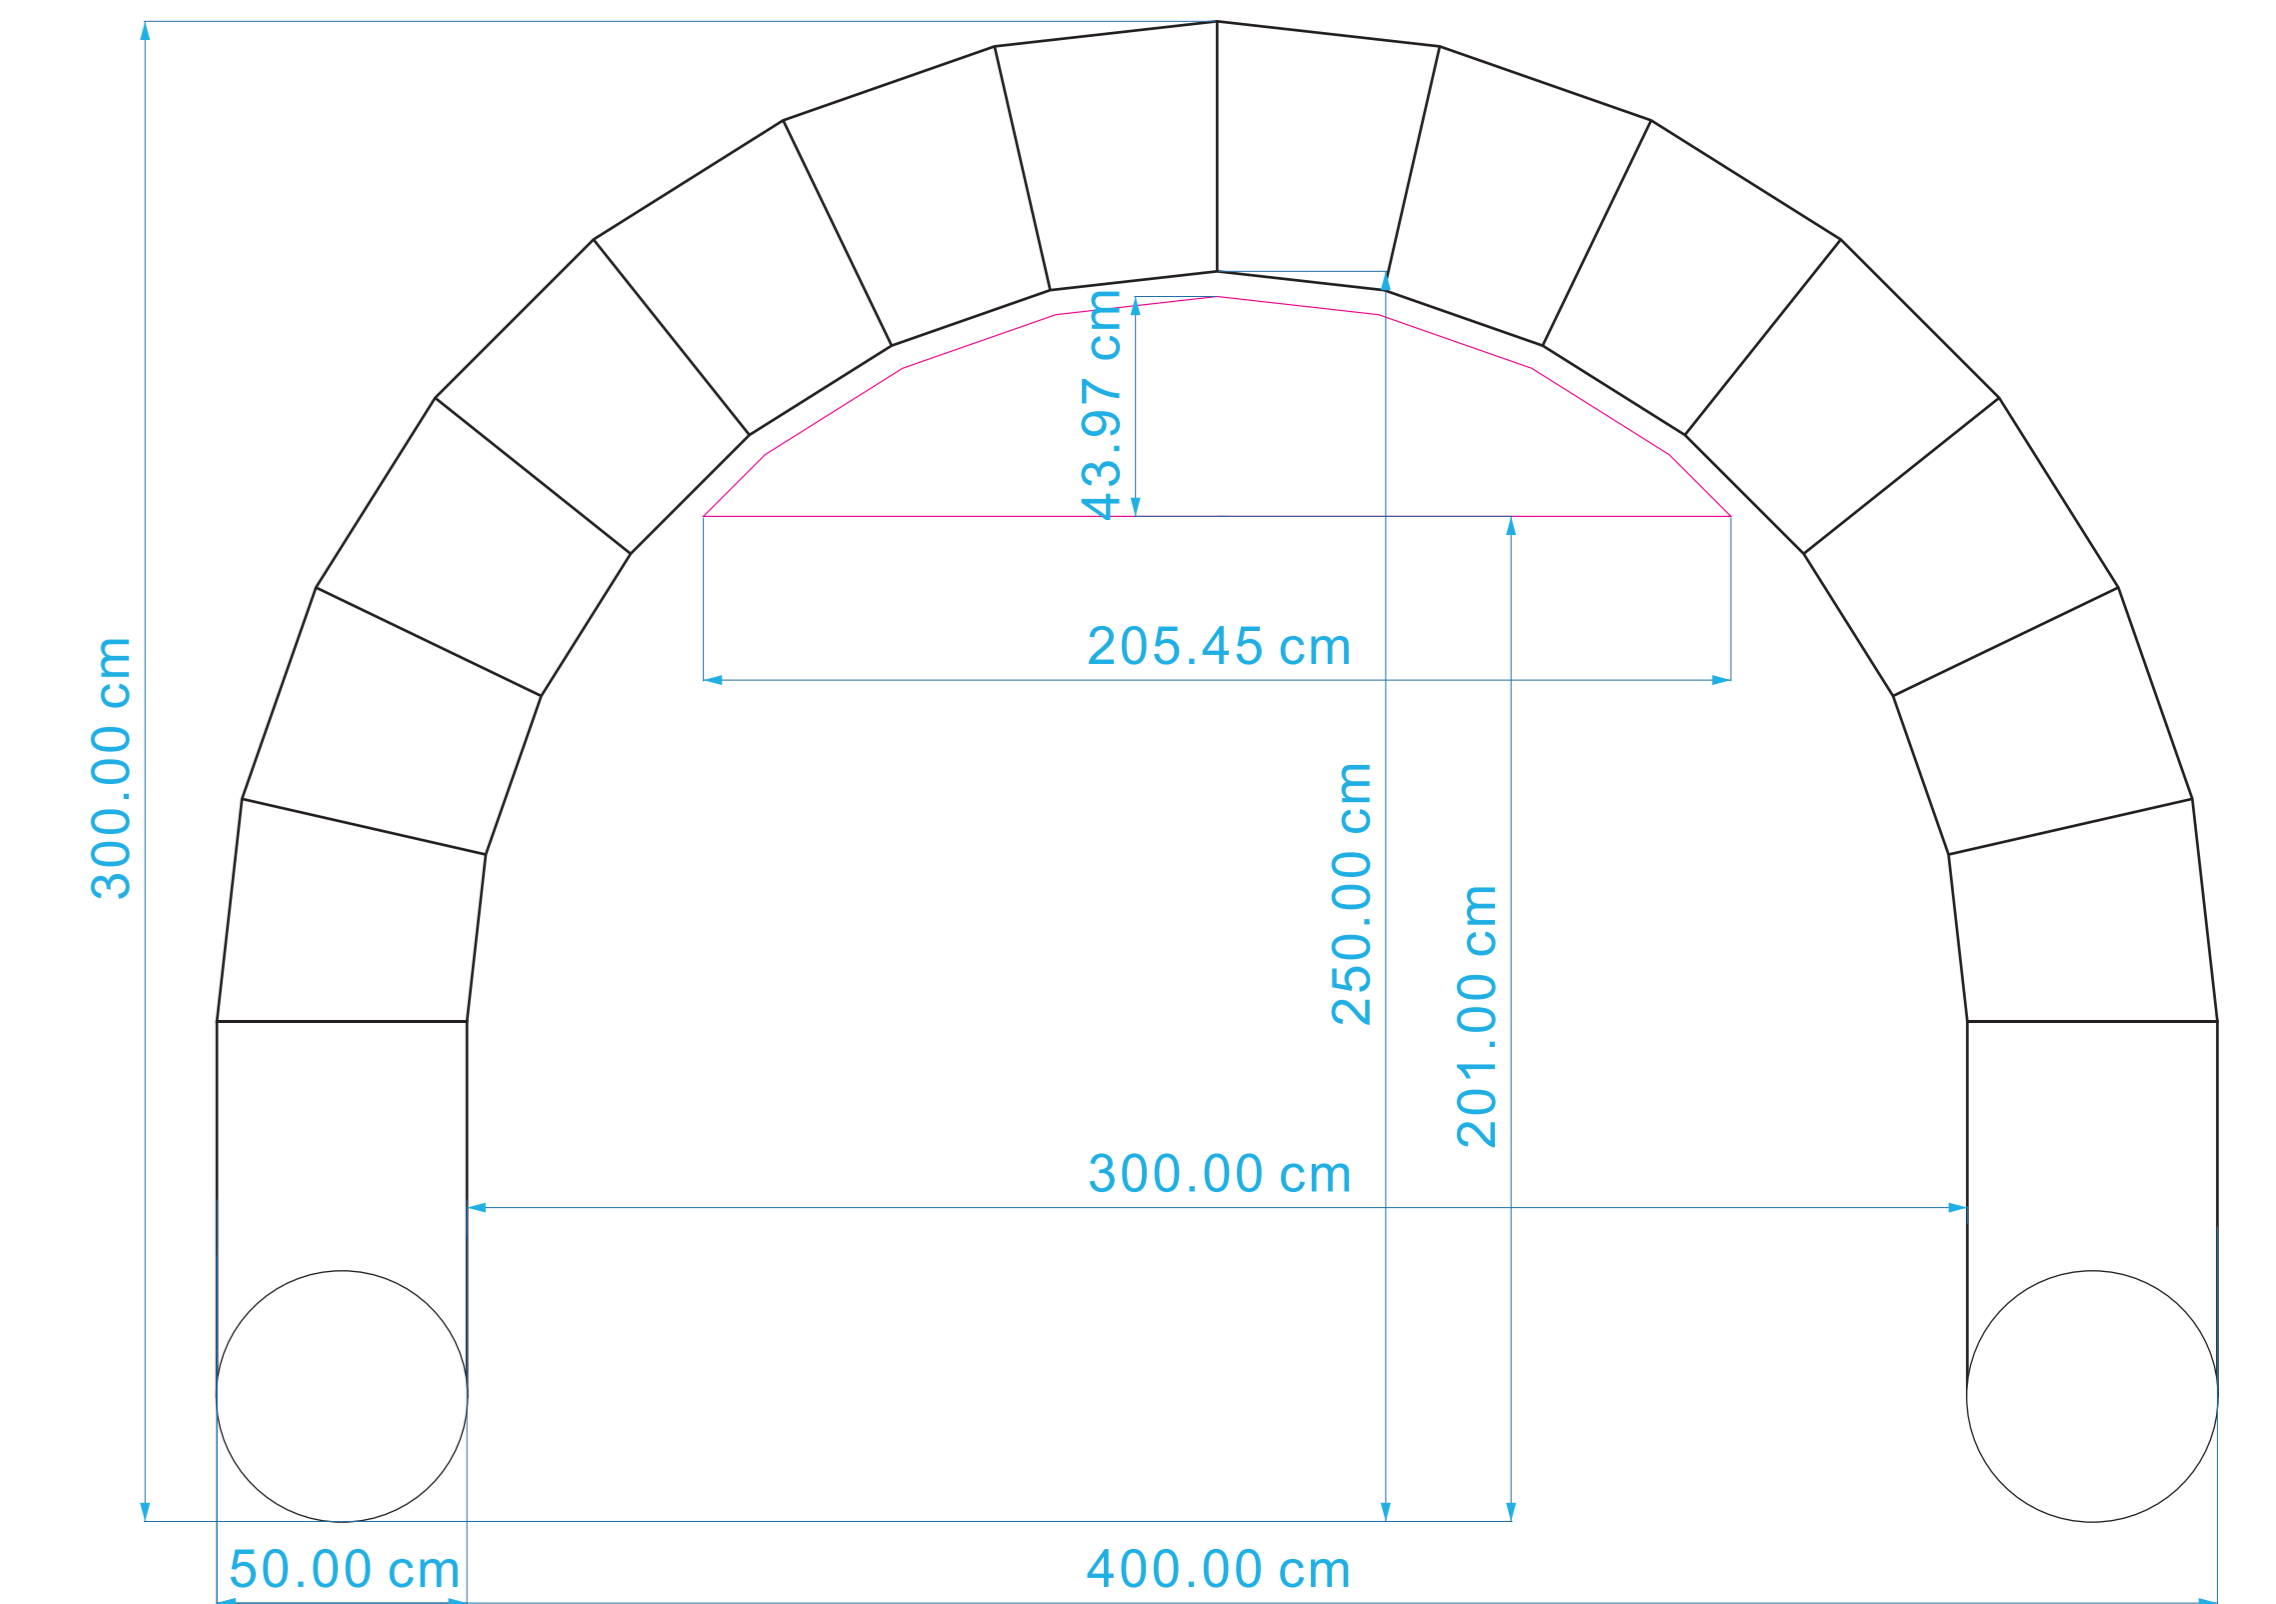

4m Arches

- Template Area
 - Hanging Banner
 - Velcro Banners
- (Remove velcro banners if not needed)

Keep all important graphics inside the safe visible areas
All text & strokes must be outlined
Any pixel-based artwork must be a minimum of 100dpi

1:10 Scale

Rectangle Freestanding

Standard Freestanding

Curved Freestanding

Rectangle Tethered

Standard Tethered

Curved Tethered