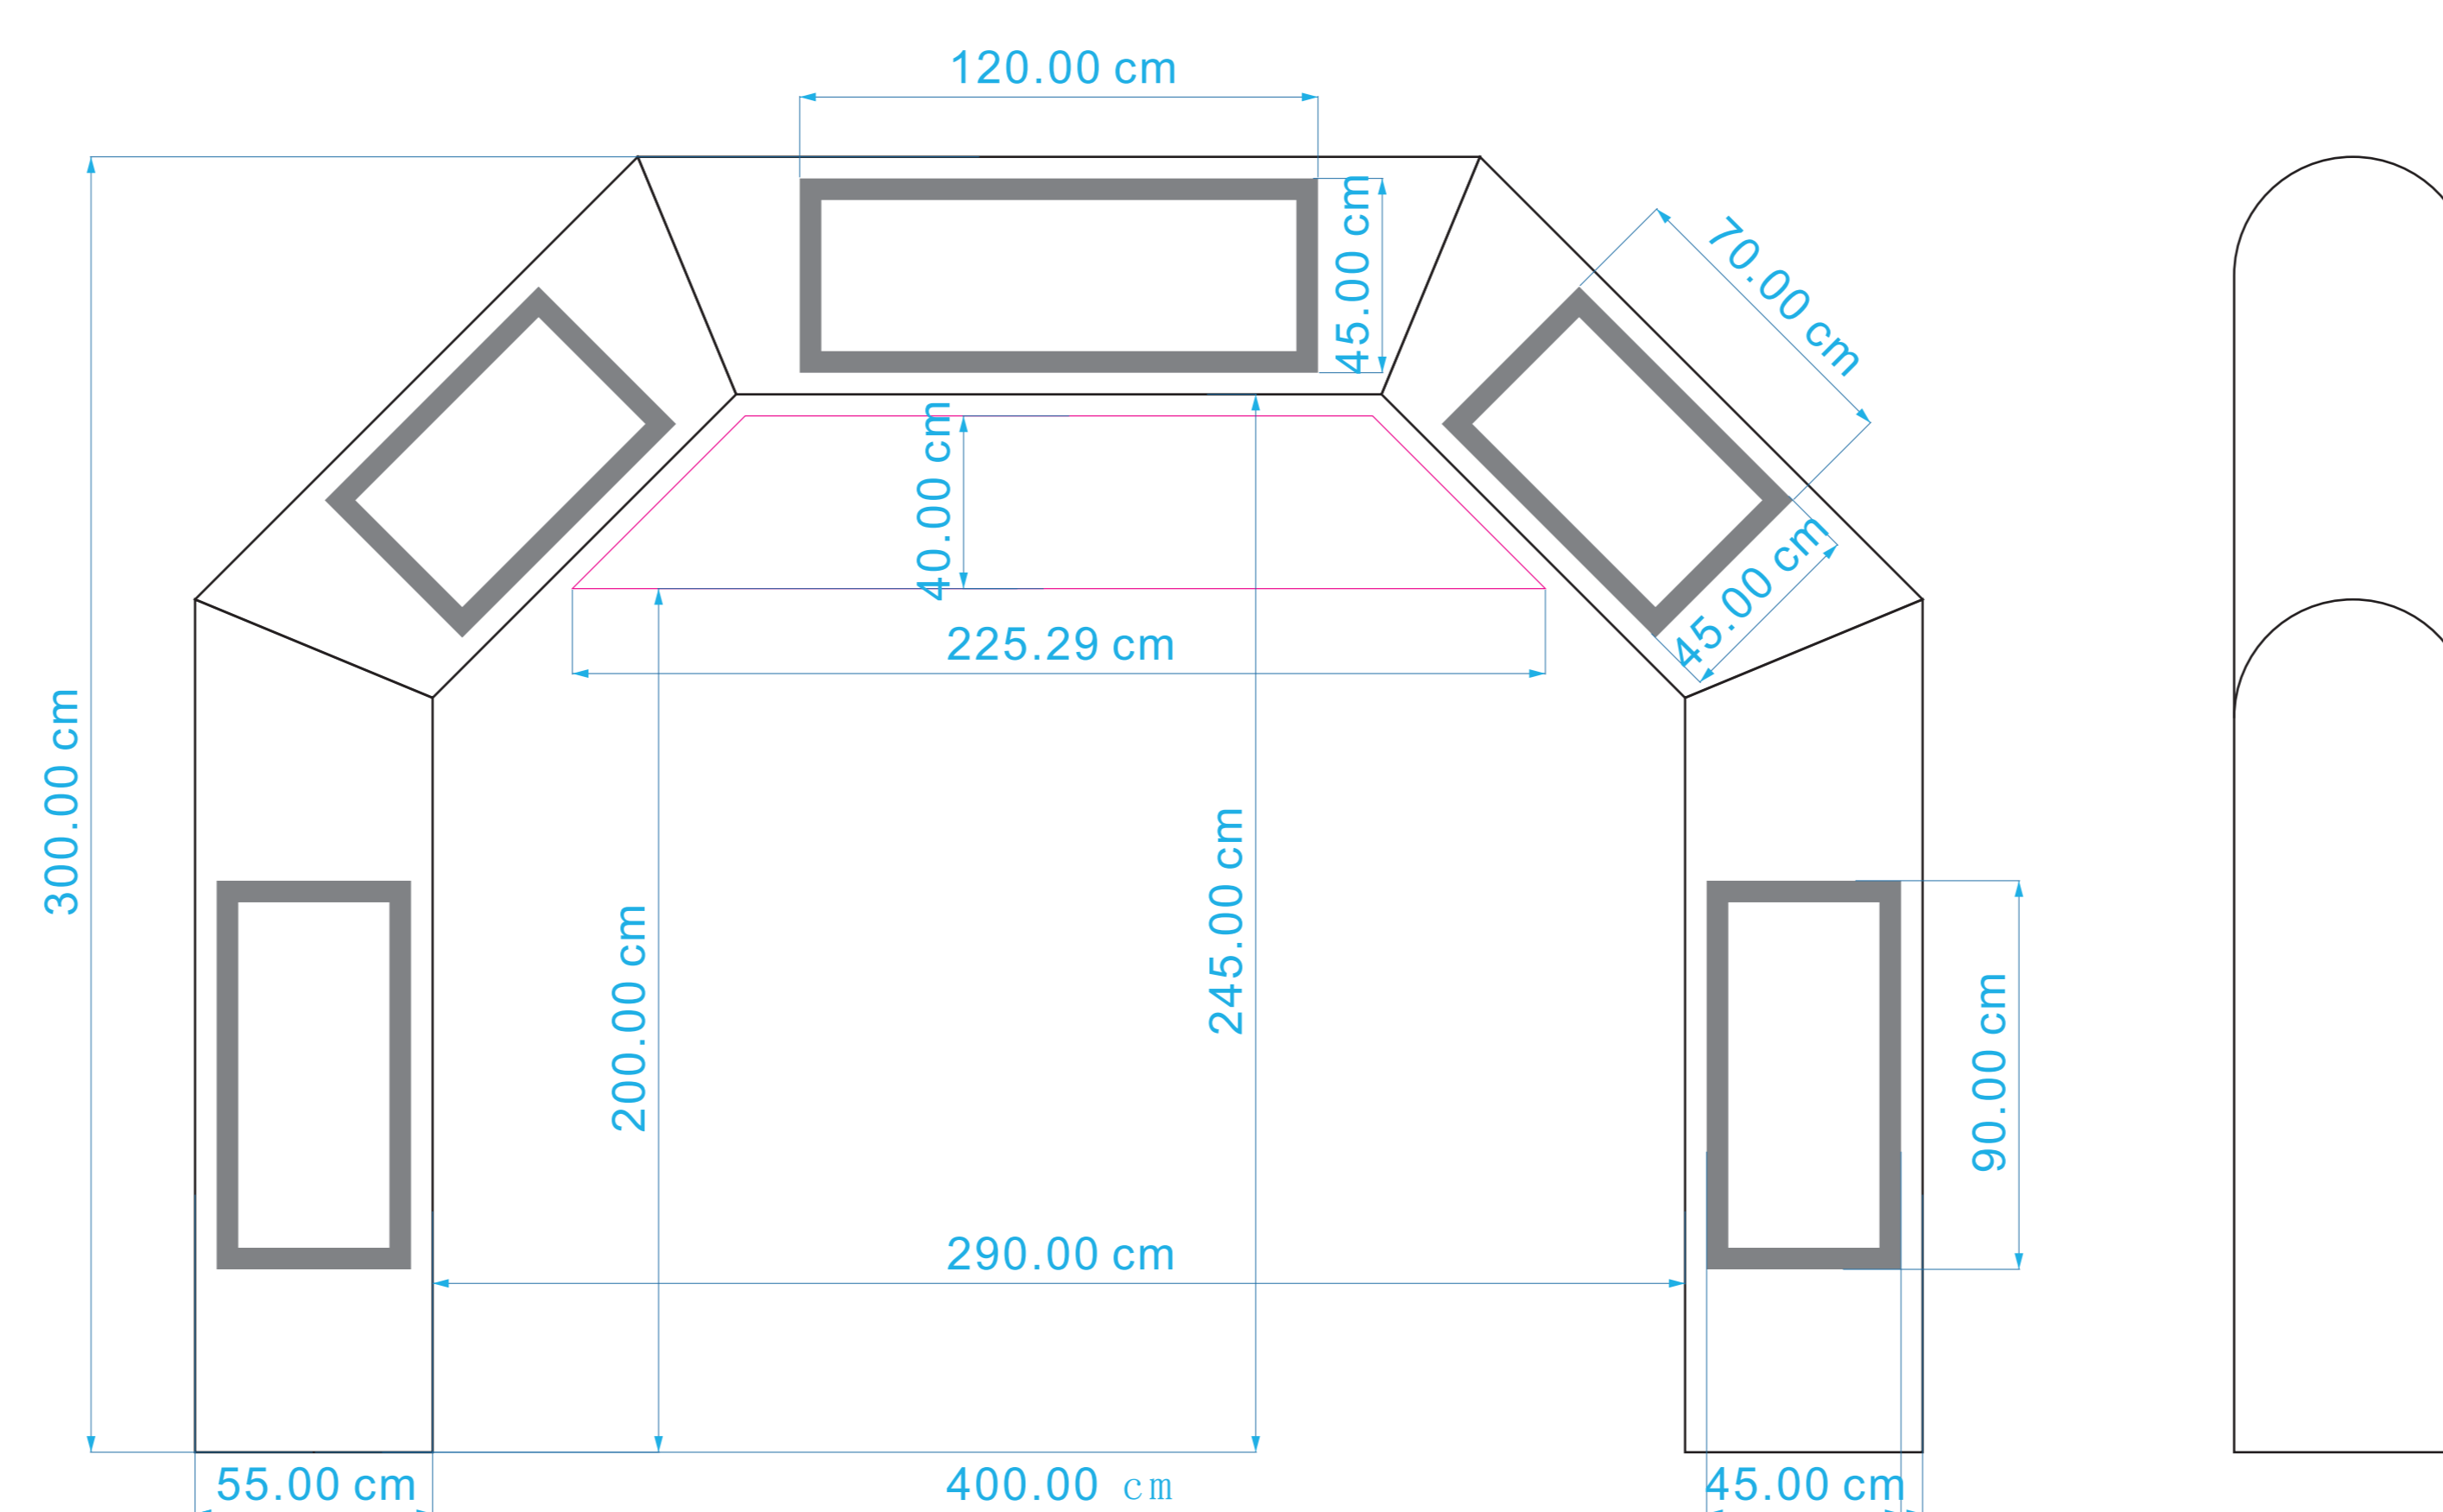

4m Arches

- Template Area
 - Hanging Banner
 - Velcro Banners
- (Remove velcro banners if not needed)

Keep all important graphics inside the safe visible areas
All text & strokes must be outlined
Any pixel-based artwork must be a minimum of 100dpi

1:10 Scale

Rectangle Freestanding

Standard Freestanding

Curved Freestanding

Rectangle Tethered

Standard Tethered

Curved Tethered