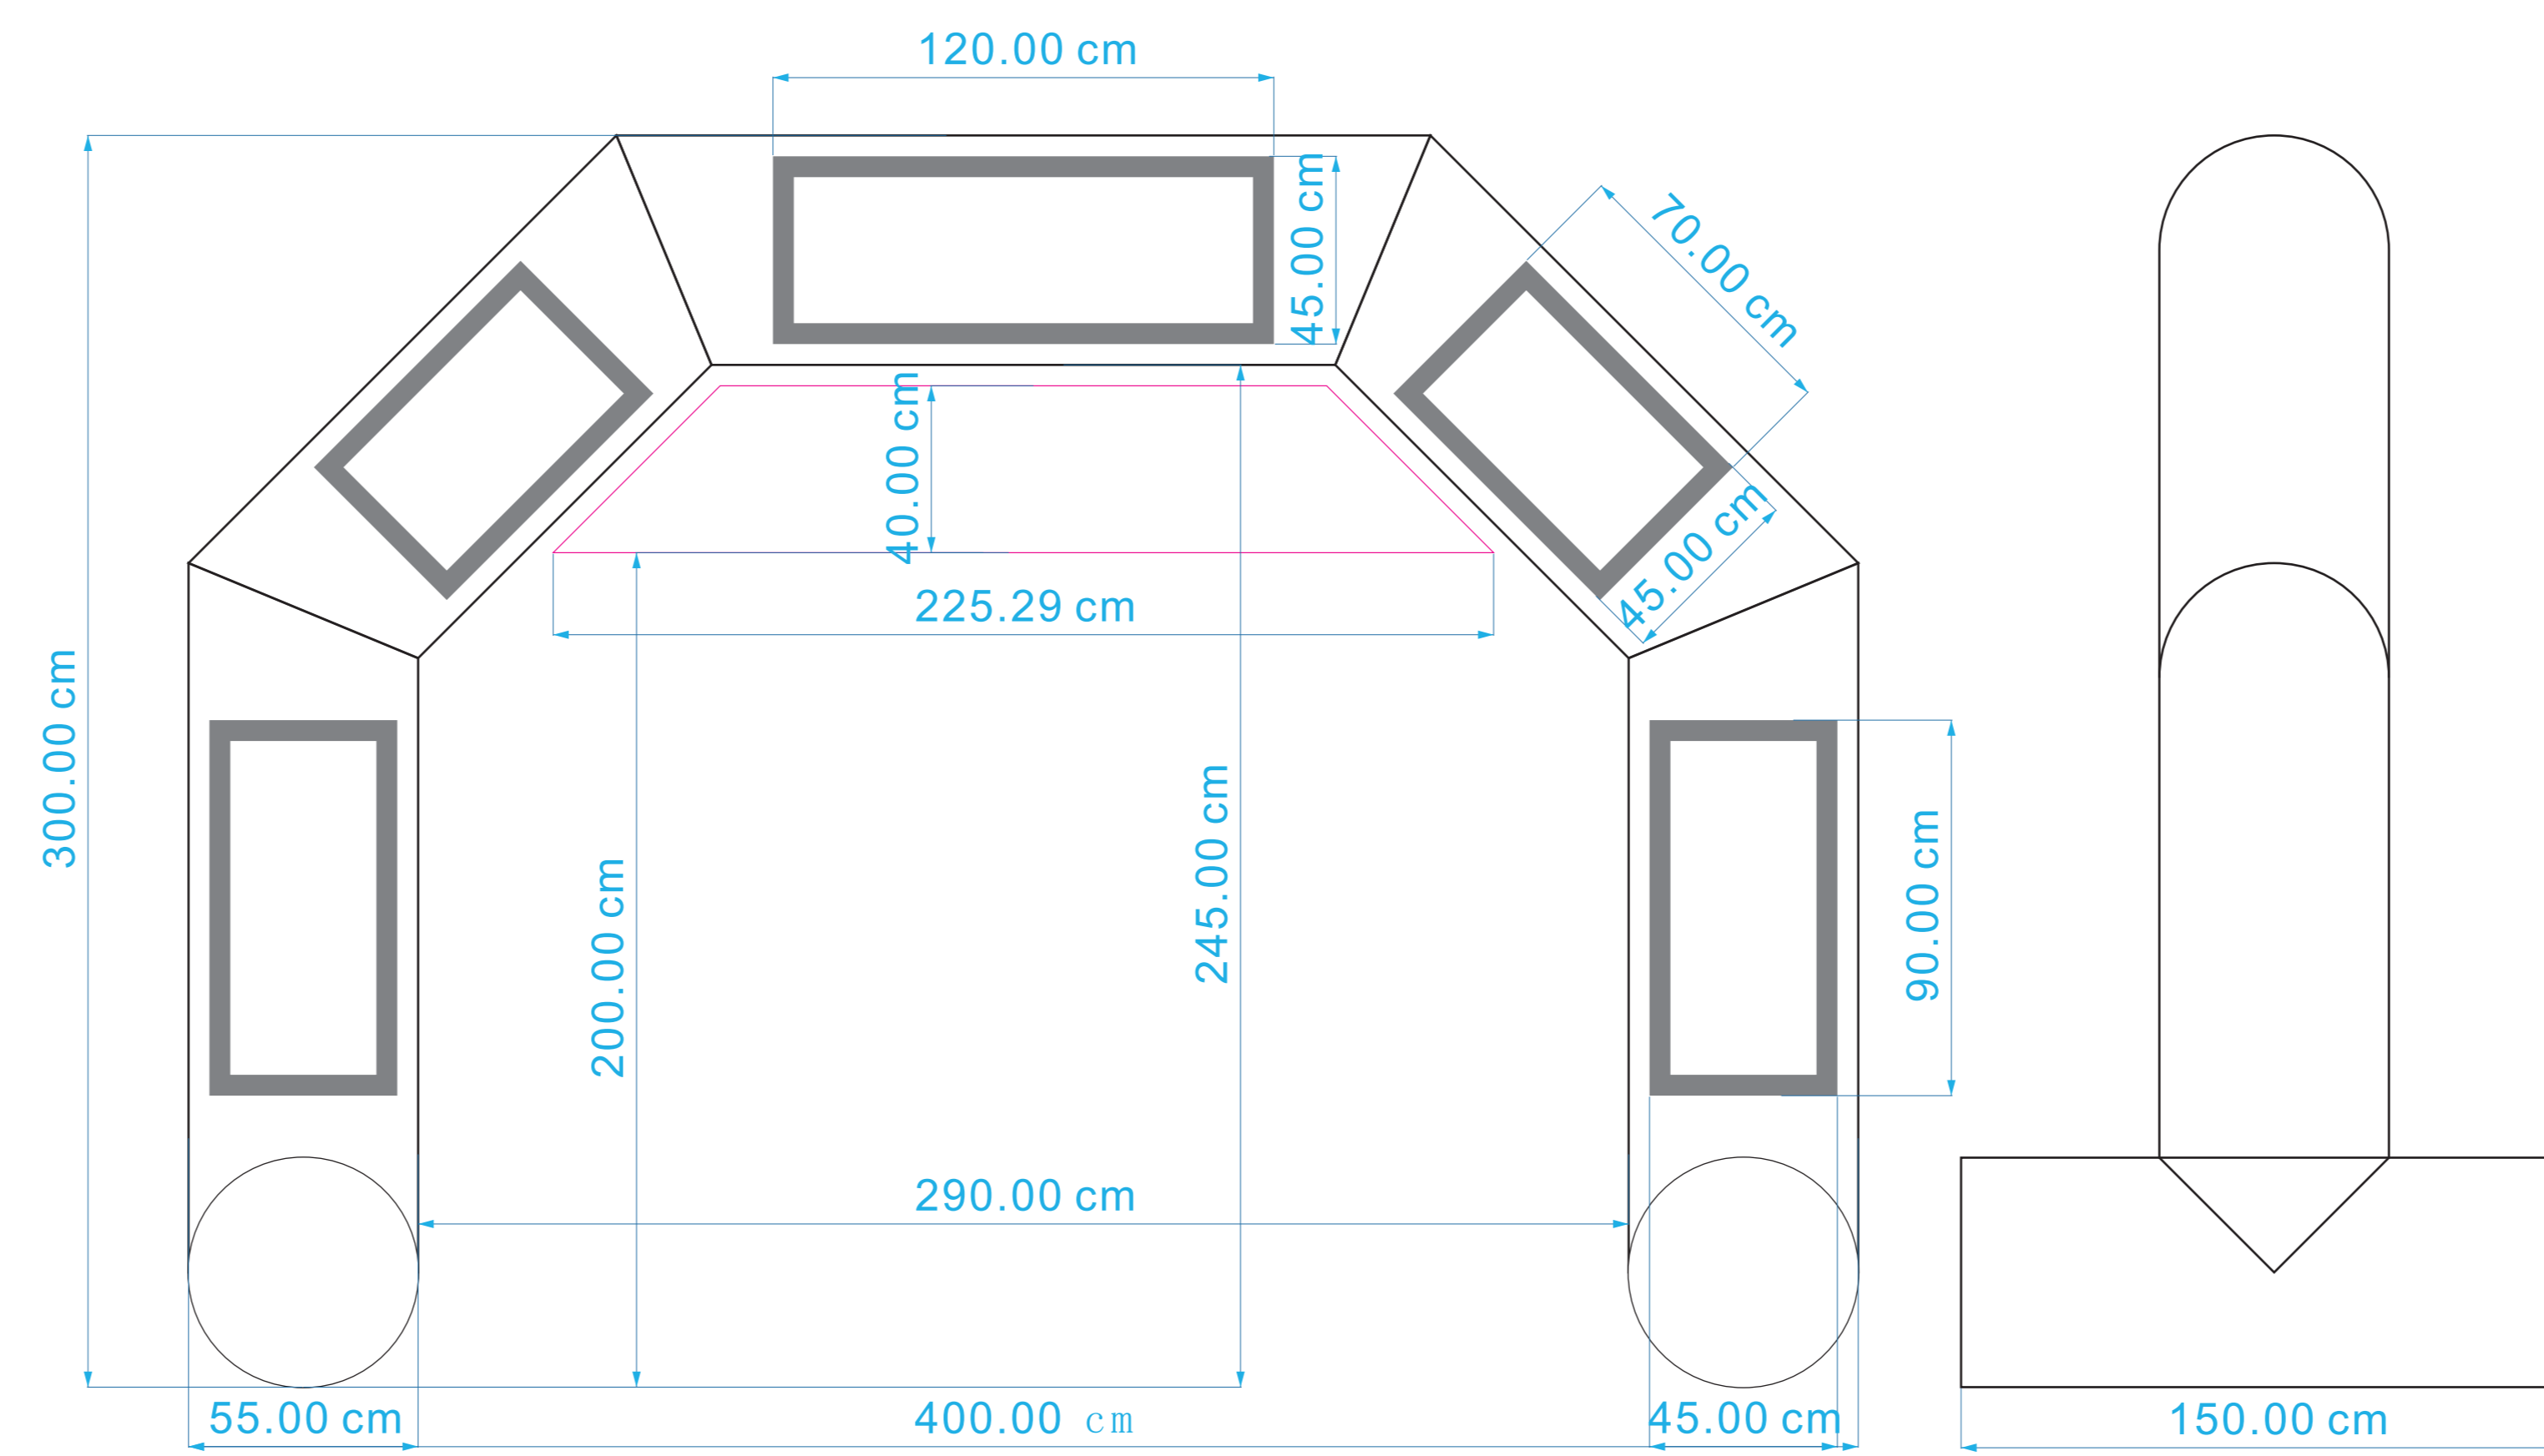

4m Arches

- Template Area
 - Hanging Banner
 - Velcro Banners
- (Remove velcro banners if not needed)

Keep all important graphics inside the safe visible areas
All text & strokes must be outlined
Any pixel-based artwork must be a minimum of 100dpi

1:10 Scale

Rectangle Freestanding

Standard Freestanding

Curved Freestanding

Rectangle Tethered

Standard Tethered

Curved Tethered