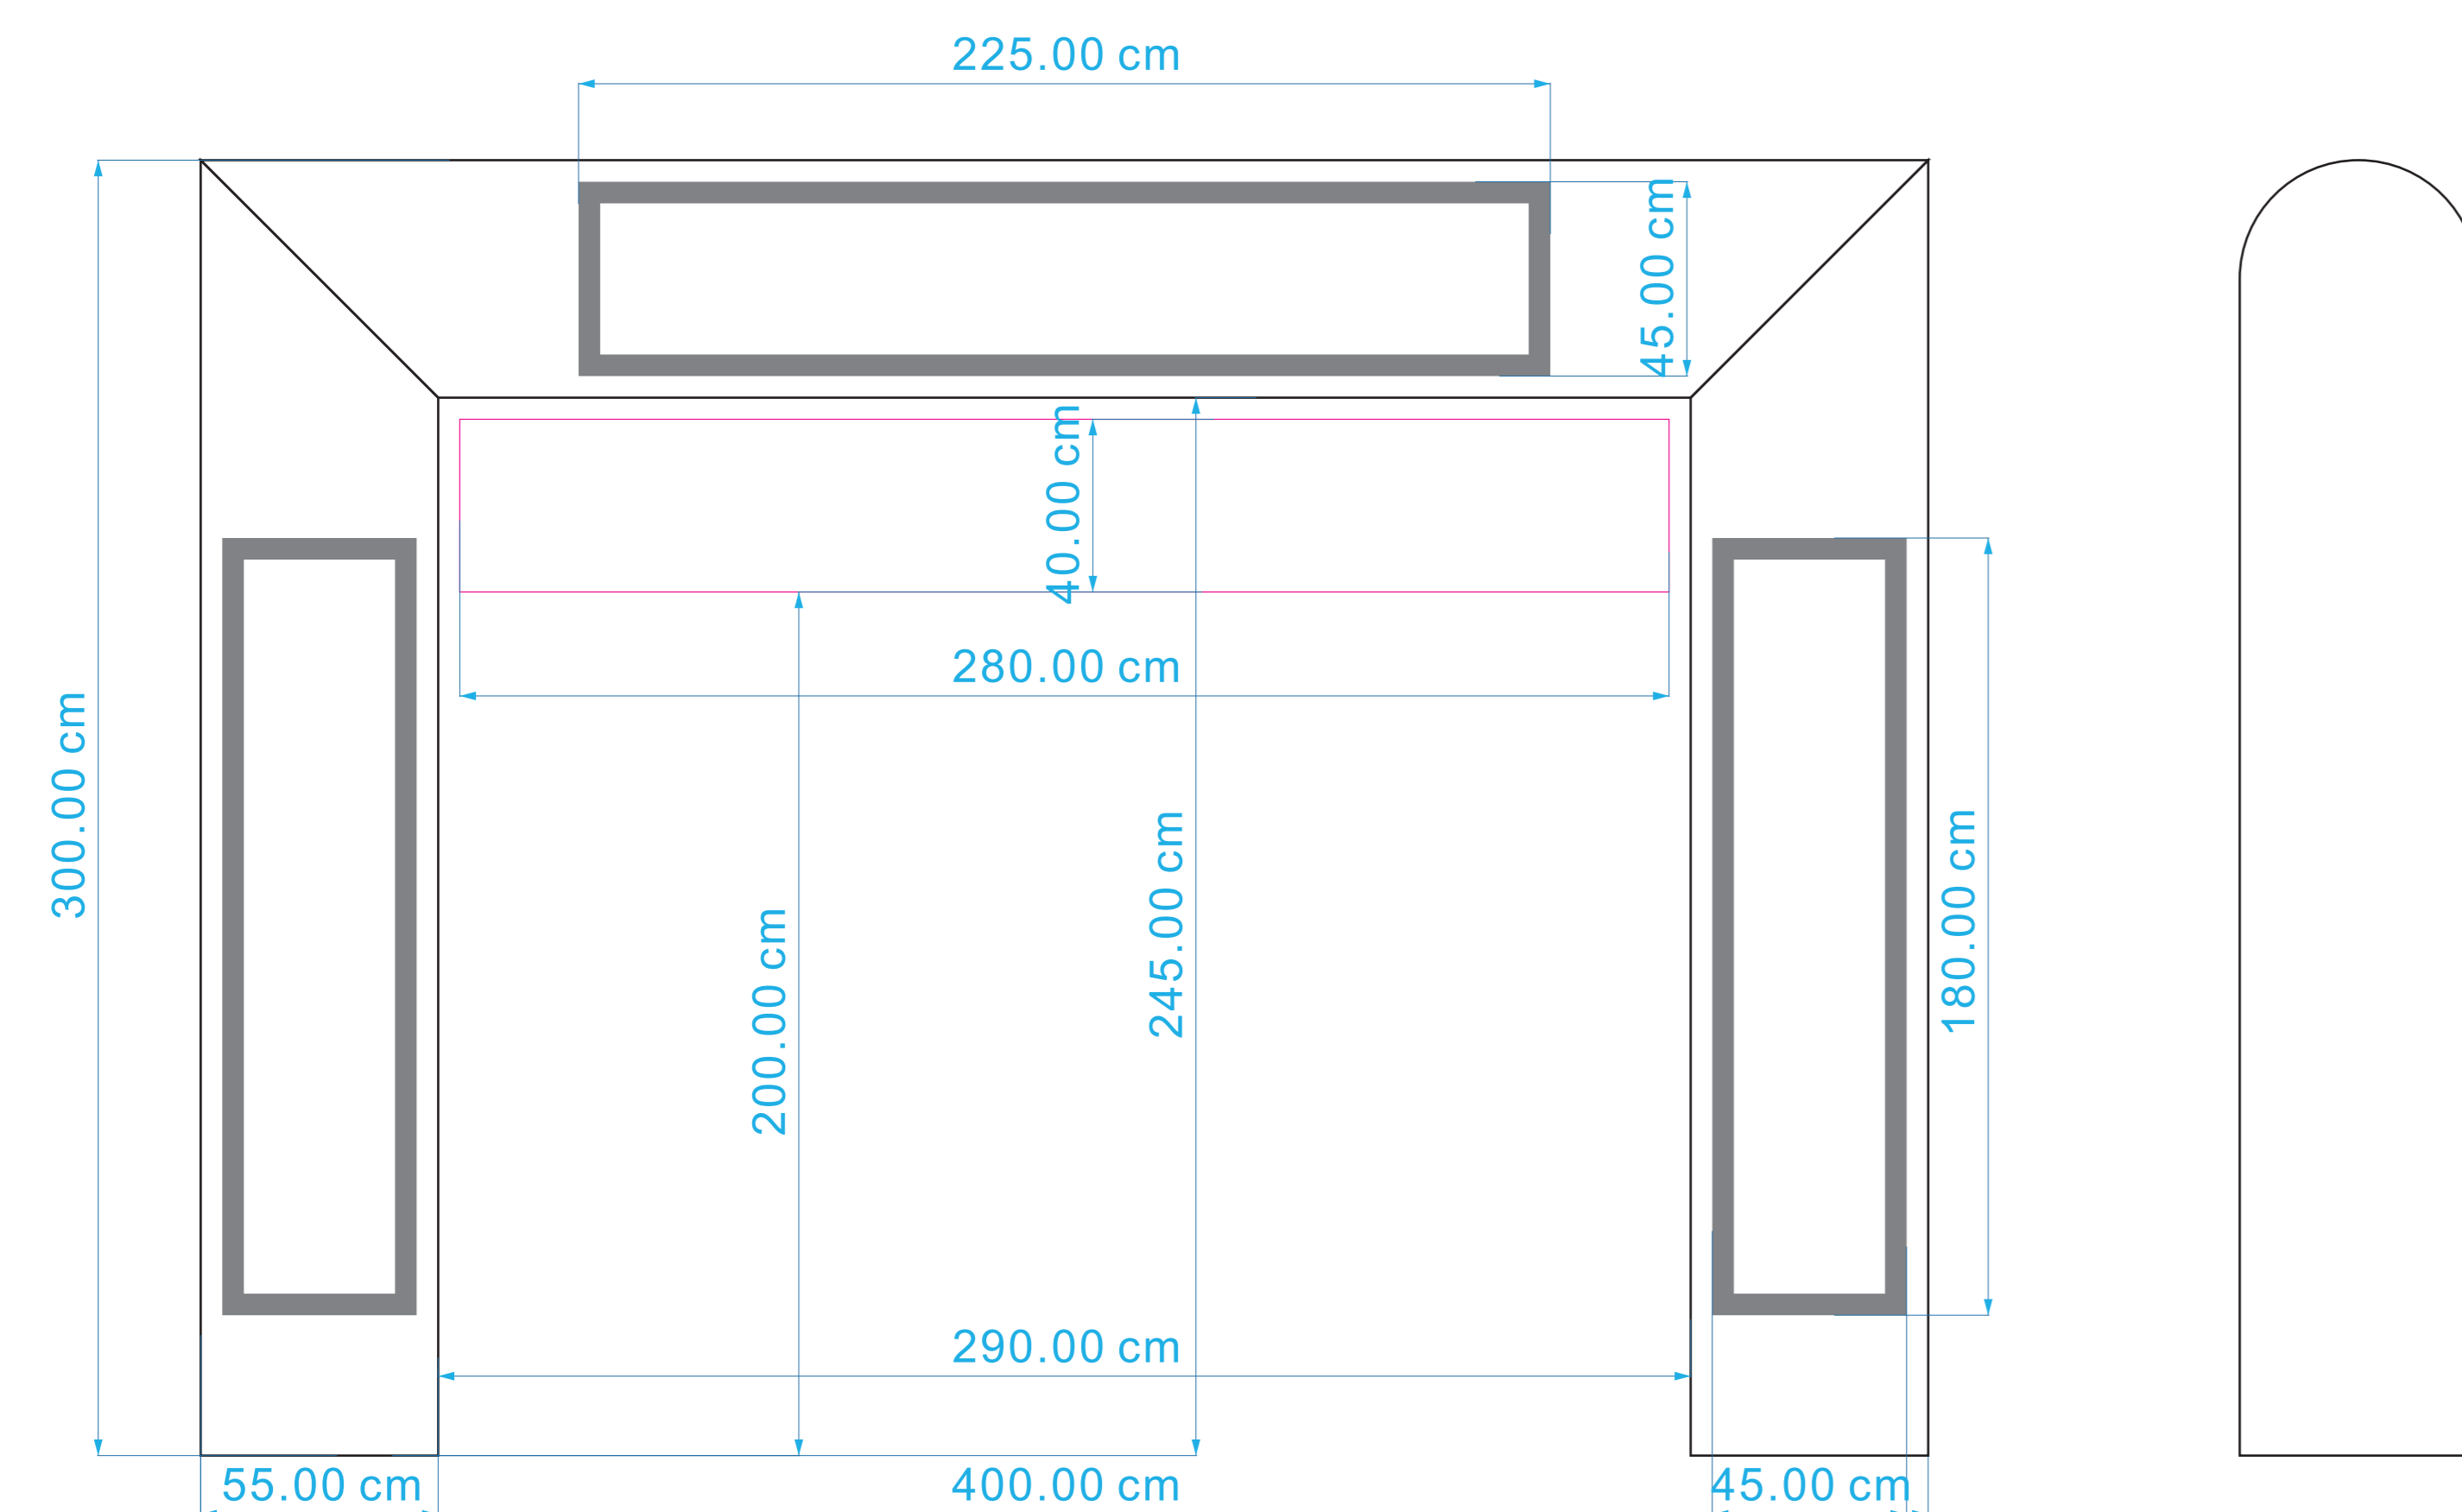

4m Arches

- Template Area
 - Hanging Banner
 - Velcro Banners
- (Remove velcro banners if not needed)

Keep all important graphics inside the safe visible areas
All text & strokes must be outlined
Any pixel-based artwork must be a minimum of 100dpi

1:10 Scale

Rectangle Freestanding

Standard Freestanding

Curved Freestanding

Rectangle Tethered

Standard Tethered

Curved Tethered