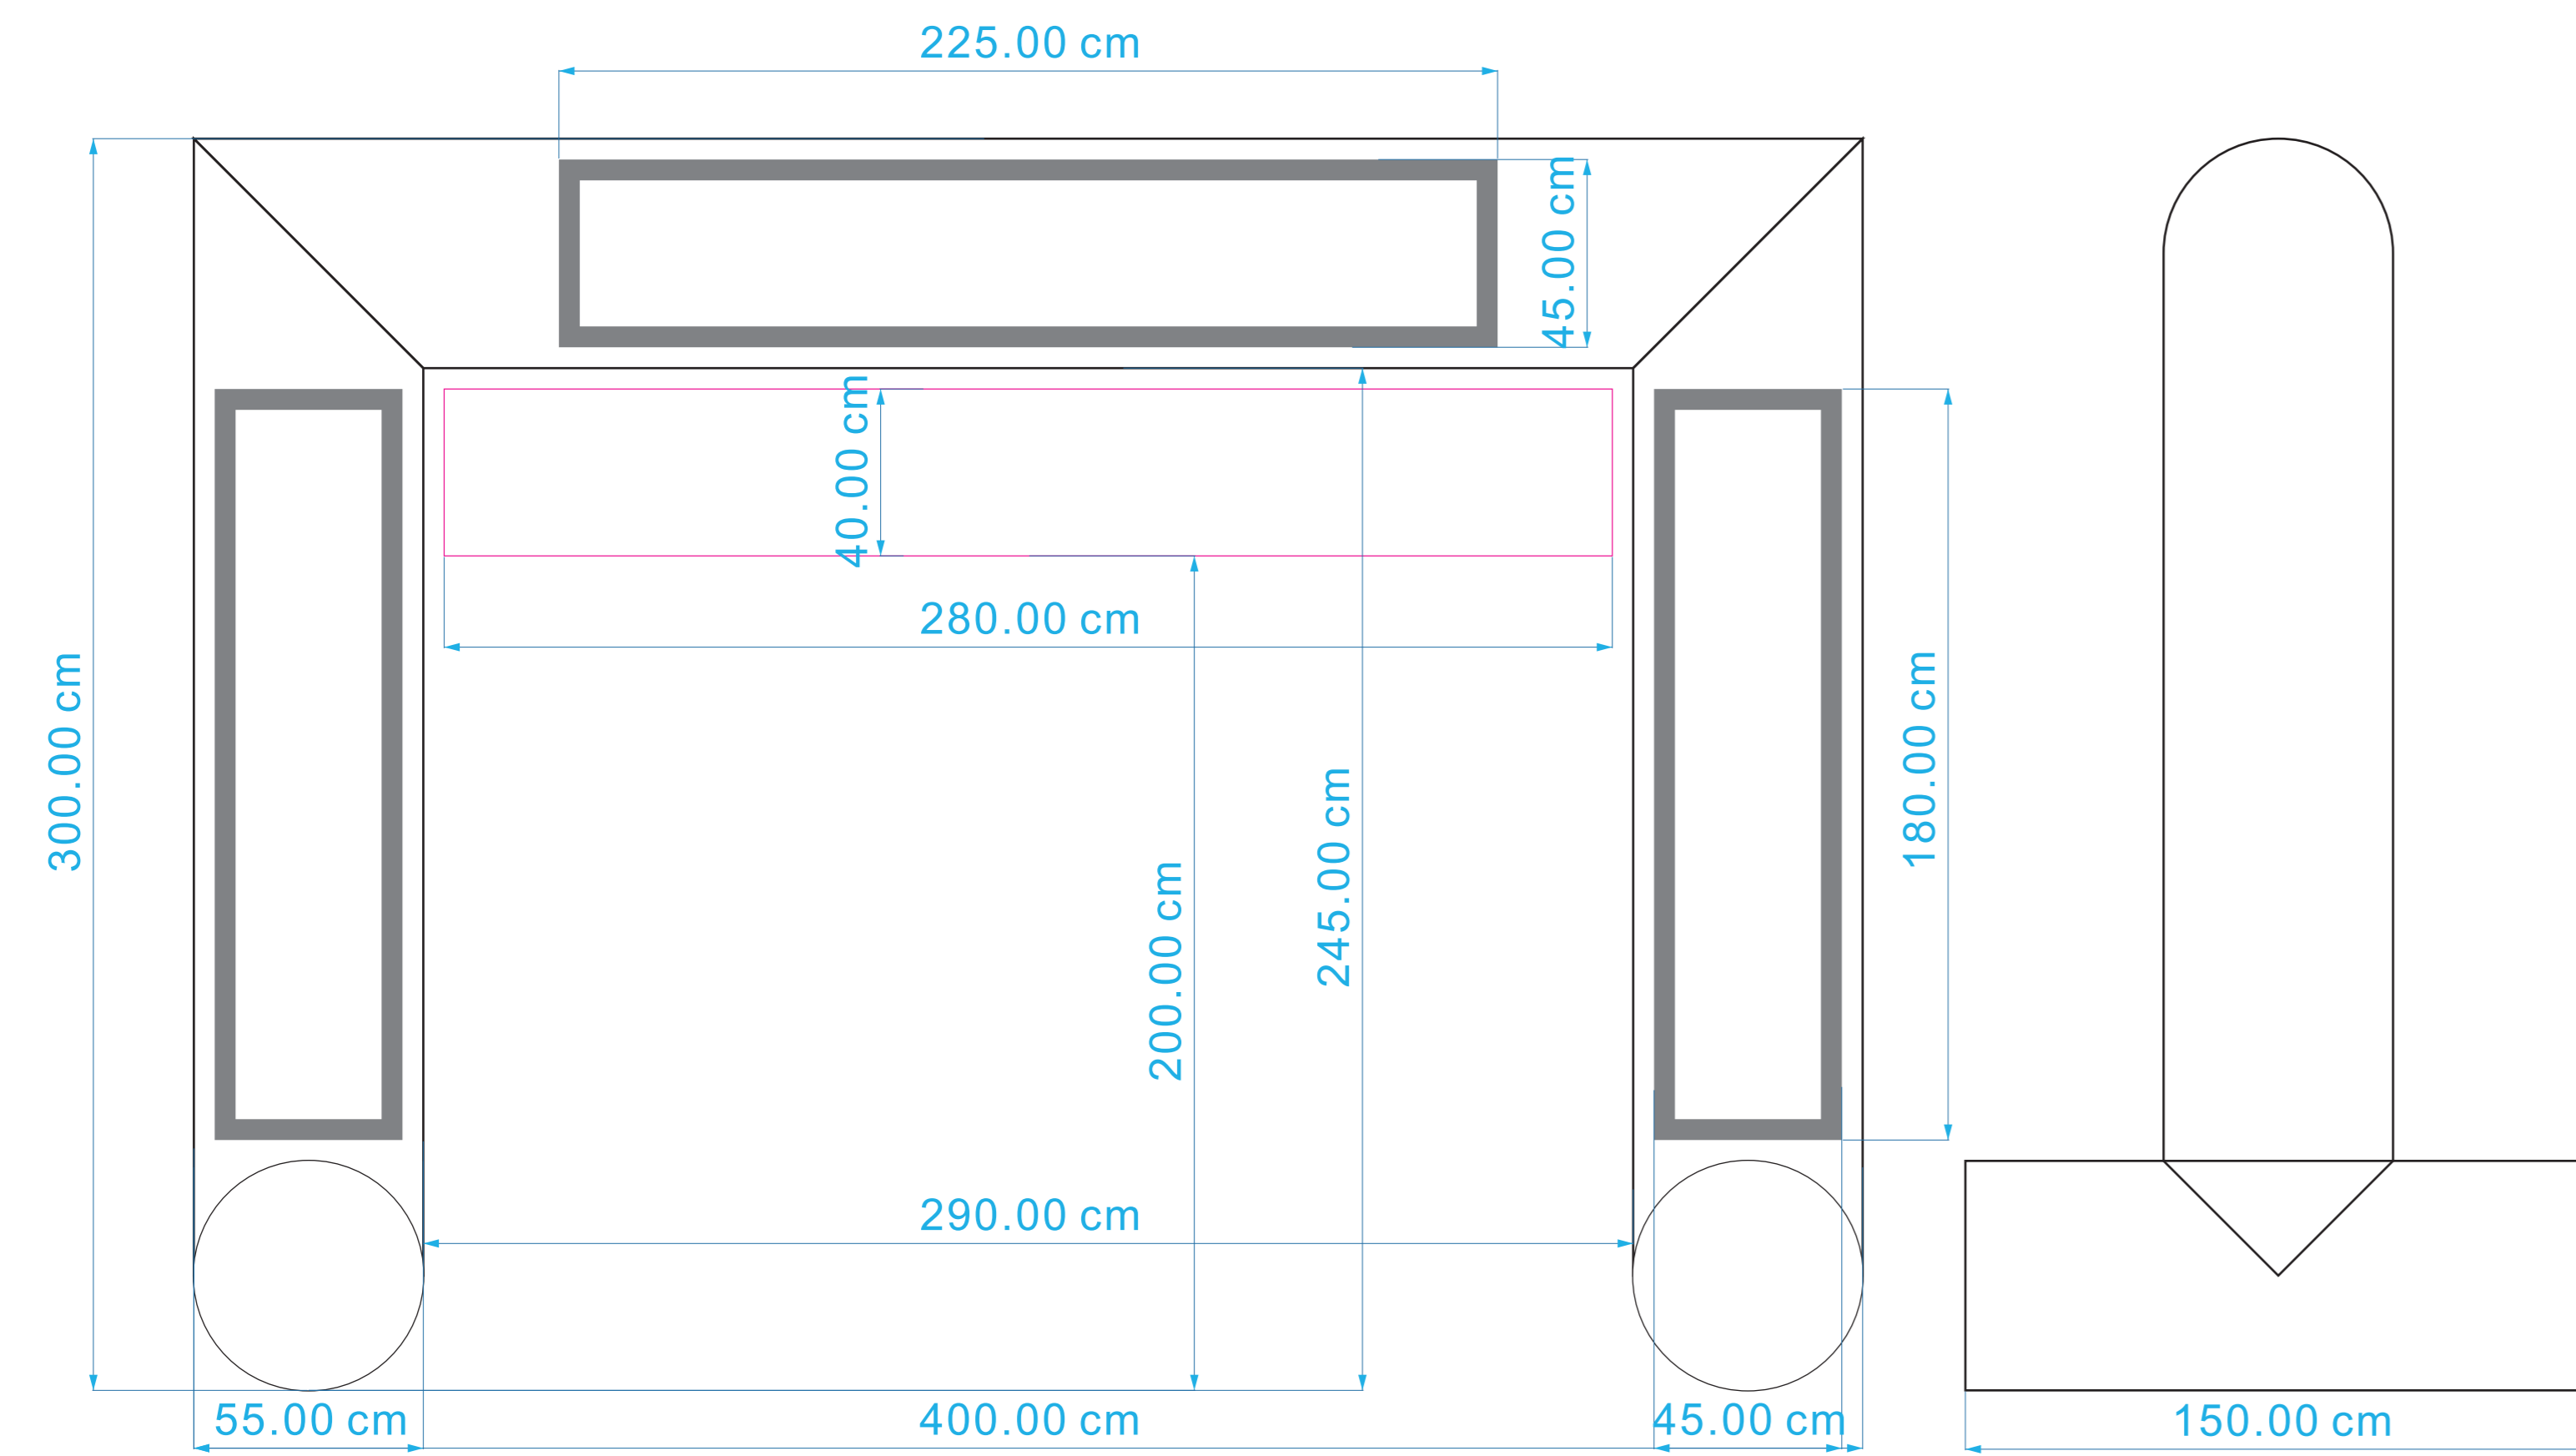

4m Arches

- Template Area
 - Hanging Banner
 - Velcro Banners
- (Remove velcro banners if not needed)

Keep all important graphics inside the safe visible areas
All text & strokes must be outlined
Any pixel-based artwork must be a minimum of 100dpi

1:10 Scale

Rectangle Freestanding

Standard Freestanding

Curved Freestanding

Rectangle Tethered

Standard Tethered

Curved Tethered